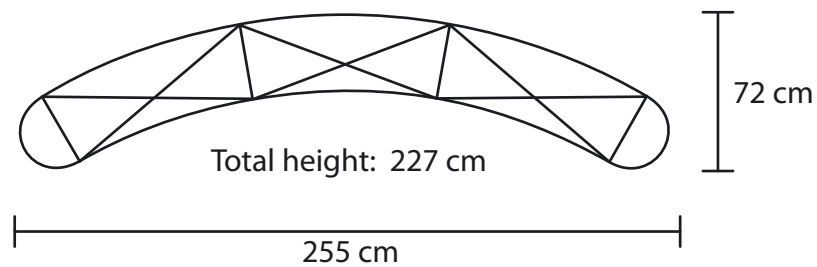

Pop Up S10 | Dimensions

Pop Up S10 - 3x3

5 Panels (67.0 x 225.0 cm)
3 Backside Panels (81.0 x 225.0 cm)

Pop Up S10 - 4x3

6 Panels (67.0 x 225.0 cm)
4 Backside Panels (81.0 x 225.0 cm)

Pop Up S10 | Dimensions

Pop Up S10 - 1x3

3 Panels (67.0 x 225.0 cm)
1 Backside Panels (81.0 x 225.0 cm)

Total height: 227 cm
123 cm

Pop Up S10 - 2x3

4 Panels (67.0 x 225.0 cm)
2 Backside Panels (81.0 x 225.0 cm)

Total height: 227 cm
192 cm

Pop Up S10 - 5x3

7 Panels (67.0 x 225.0 cm)
5 Backside Panels (81.0 x 225.0 cm)

Total height: 227 cm
350 cm