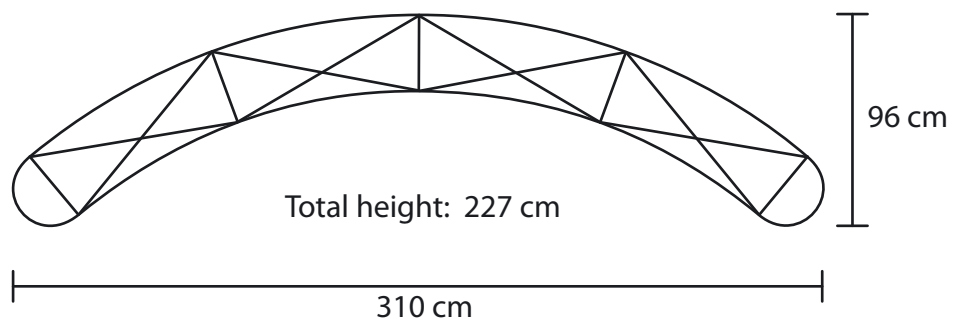

Pop Up S10 | Dimensions

Pop Up S10 - 3x3

5 Panels (67.0 x 225.0 cm)
3 Backside Panels (81.0 x 225.0 cm)

Pop Up S10 - 4x3

6 Panels (67.0 x 225.0 cm)
4 Backside Panels (81.0 x 225.0 cm)

Pop Up S10 | Dimensions

Pop Up S10 - 1x3

3 Panels (67.0 x 225.0 cm)
1 Backside Panels (81.0 x 225.0 cm)

Total height: 227 cm
123 cm

Pop Up S10 - 2x3

4 Panels (67.0 x 225.0 cm)
2 Backside Panels (81.0 x 225.0 cm)

Total height: 227 cm
192 cm

Pop Up S10 - 5x3

7 Panels (67.0 x 225.0 cm)
5 Backside Panels (81.0 x 225.0 cm)

Total height: 227 cm
350 cm