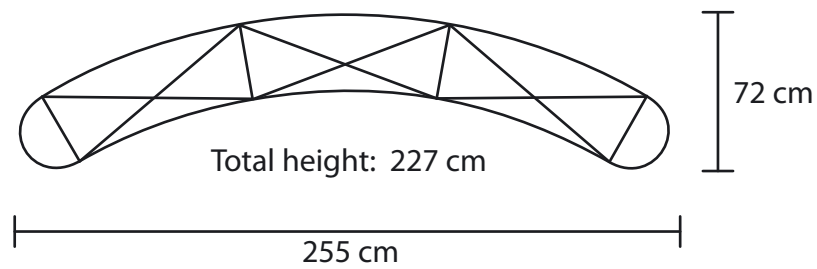

Pop Up S10 | Dimensions

Pop Up S10 - 3x3

5 Panels (67.0 x 225.0 cm)
3 Backside Panels (81.0 x 225.0 cm)

Pop Up S10 - 4x3

6 Panels (67.0 x 225.0 cm)
4 Backside Panels (81.0 x 225.0 cm)

Pop Up S10 | Dimensions

Pop Up S10 - 1x3

3 Panels (67.0 x 225.0 cm)
1 Backside Panels (81.0 x 225.0 cm)

Total height: 227 cm
123 cm

Pop Up S10 - 2x3

4 Panels (67.0 x 225.0 cm)
2 Backside Panels (81.0 x 225.0 cm)

Total height: 227 cm
192 cm

Pop Up S10 - 5x3

7 Panels (67.0 x 225.0 cm)
5 Backside Panels (81.0 x 225.0 cm)

Total height: 227 cm
350 cm