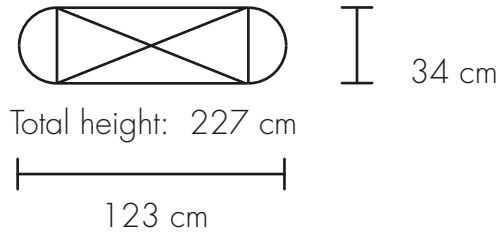

Pop Up S10, Straight | Dimensions

Pop Up S10, Straight - 3x3

3 (+3) Straight Panels (73.3 x 225.0 cm)
2 Side Panels (67.0 x 225.0 cm)

Pop Up S10, Straight - 4x3

4 (+4) Straight Panels (73.3 x 225.0 cm)
2 Side Panels (67.0 x 225.0 cm)

Pop Up S10, Straight | Dimensions

Pop Up S10, Straight - 1x3

1 (+1) Straight Panel (73.3 x 225.0 cm)
2 Side Panels (67.0 x 225.0 cm)

Pop Up S10, Straight - 2x3

2 (+2) Straight Panels (73.3 x 225.0 cm)
2 Side Panels (67.0 x 225.0 cm)

Pop Up S10, Straight - 5x3

5 (+5) Straight Panels (73.3 x 225.0 cm)
2 Side Panels (67.0 x 225.0 cm)