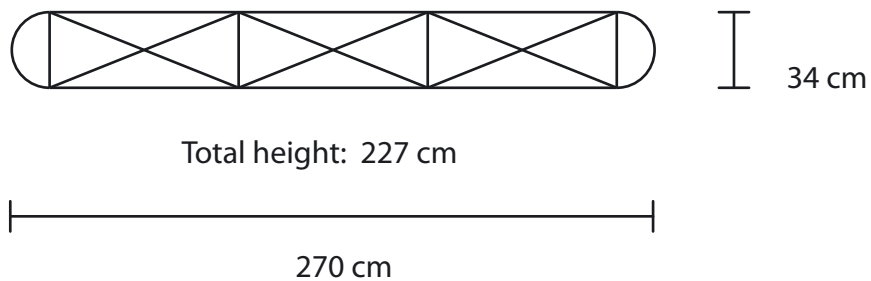

Pop Up S10, Straight | Dimensions

Pop Up S10, Straight - 3x3

3 (+3) Straight Panels (73.3 x 225.0 cm)
2 Side Panels (67.0 x 225.0 cm)

Pop Up S10, Straight - 4x3

4 (+4) Straight Panels (73.3 x 225.0 cm)
2 Side Panels (67.0 x 225.0 cm)

Pop Up S10, Straight | Dimensions

Pop Up S10, Straight - 1x3

1 (+1) Straight Panel (73.3 x 225.0 cm)
2 Side Panels (67.0 x 225.0 cm)

Pop Up S10, Straight - 2x3

2 (+2) Straight Panels (73.3 x 225.0 cm)
2 Side Panels (67.0 x 225.0 cm)

Pop Up S10, Straight - 5x3

5 (+5) Straight Panels (73.3 x 225.0 cm)
2 Side Panels (67.0 x 225.0 cm)