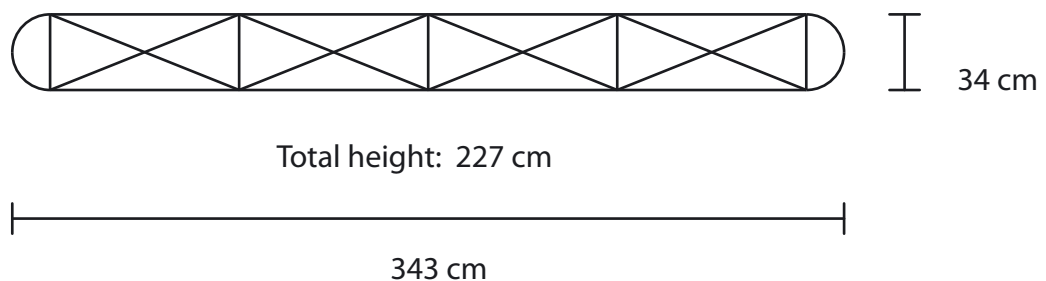

Pop Up S10, Straight | Dimensions

Pop Up S10, Straight - 3x3

3 (+3) Straight Panels (73.3 x 225.0 cm)
2 Side Panels (67.0 x 225.0 cm)

Pop Up S10, Straight - 4x3

4 (+4) Straight Panels (73.3 x 225.0 cm)
2 Side Panels (67.0 x 225.0 cm)

Pop Up S10, Straight | Dimensions

Pop Up S10, Straight - 1x3

1 (+1) Straight Panel (73.3 x 225.0 cm)
2 Side Panels (67.0 x 225.0 cm)

Pop Up S10, Straight - 2x3

2 (+2) Straight Panels (73.3 x 225.0 cm)
2 Side Panels (67.0 x 225.0 cm)

Pop Up S10, Straight - 5x3

5 (+5) Straight Panels (73.3 x 225.0 cm)
2 Side Panels (67.0 x 225.0 cm)