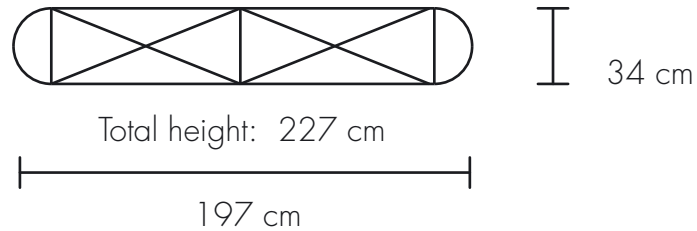

Pop Up S10, Straight | Dimensions

Pop Up S10, Straight - 3x3

3 (+3) Straight Panels (73.3 x 225.0 cm)
2 Side Panels (67.0 x 225.0 cm)

Pop Up S10, Straight - 4x3

4 (+4) Straight Panels (73.3 x 225.0 cm)
2 Side Panels (67.0 x 225.0 cm)

Pop Up S10, Straight | Dimensions

Pop Up S10, Straight - 1x3

1 (+1) Straight Panel (73.3 x 225.0 cm)
2 Side Panels (67.0 x 225.0 cm)

Pop Up S10, Straight - 2x3

2 (+2) Straight Panels (73.3 x 225.0 cm)
2 Side Panels (67.0 x 225.0 cm)

Pop Up S10, Straight - 5x3

5 (+5) Straight Panels (73.3 x 225.0 cm)
2 Side Panels (67.0 x 225.0 cm)